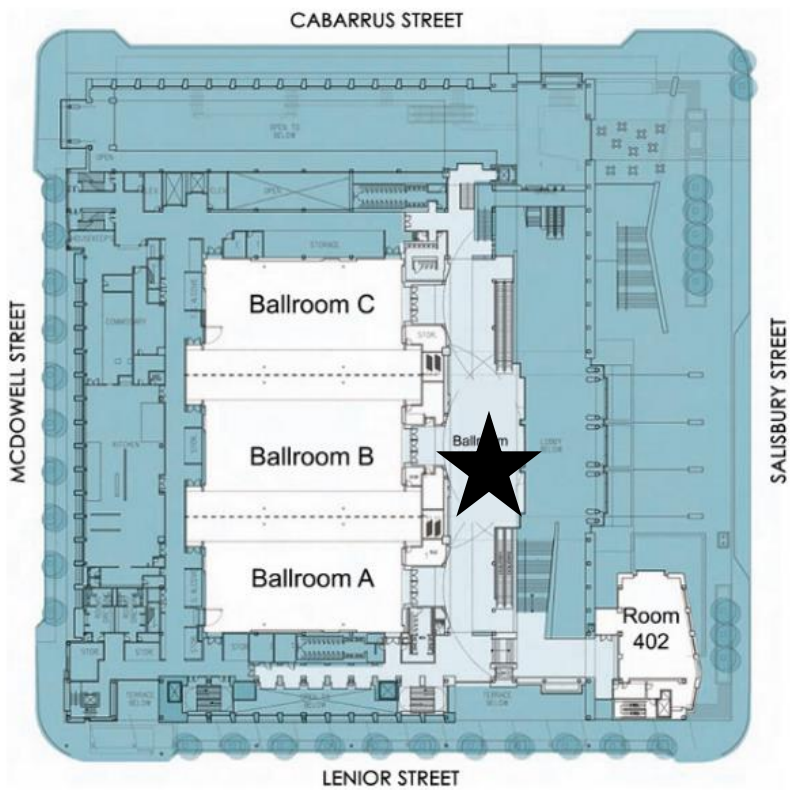

Raleigh Convention Center Map

500 S Salisbury St, Raleigh, NC 27601

LEVEL 4

★ = Conference
Registration

LEVEL 3

✖ = Main Lobby
Entrance on
Salisbury Street